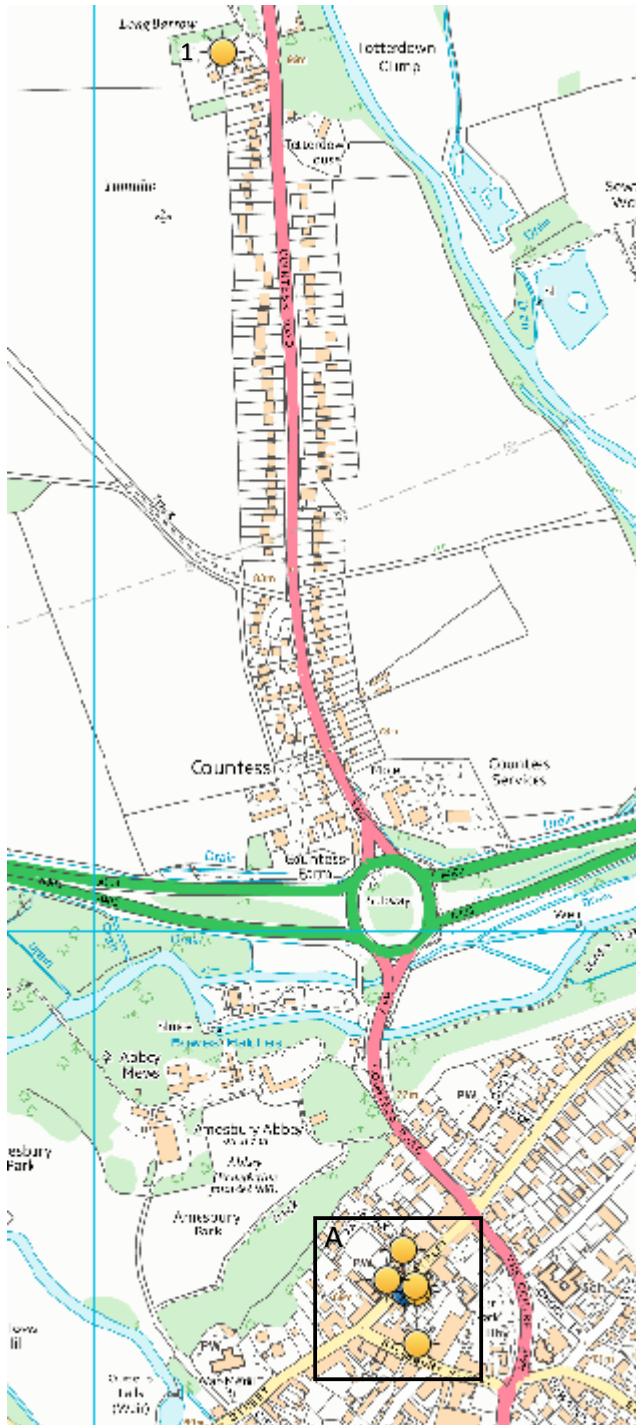

# Map of Representations

Zoomed in map of representations to show those who live closest to the premises.

The Bank Cocktail Lounge & Events

1. Mr G Aymes

2. Mr S Hedge

3. Dominion Pubs and Bars Ltd

4. Mr S Kelly

5. Mrs M Hanson

6. Mrs F Madeley