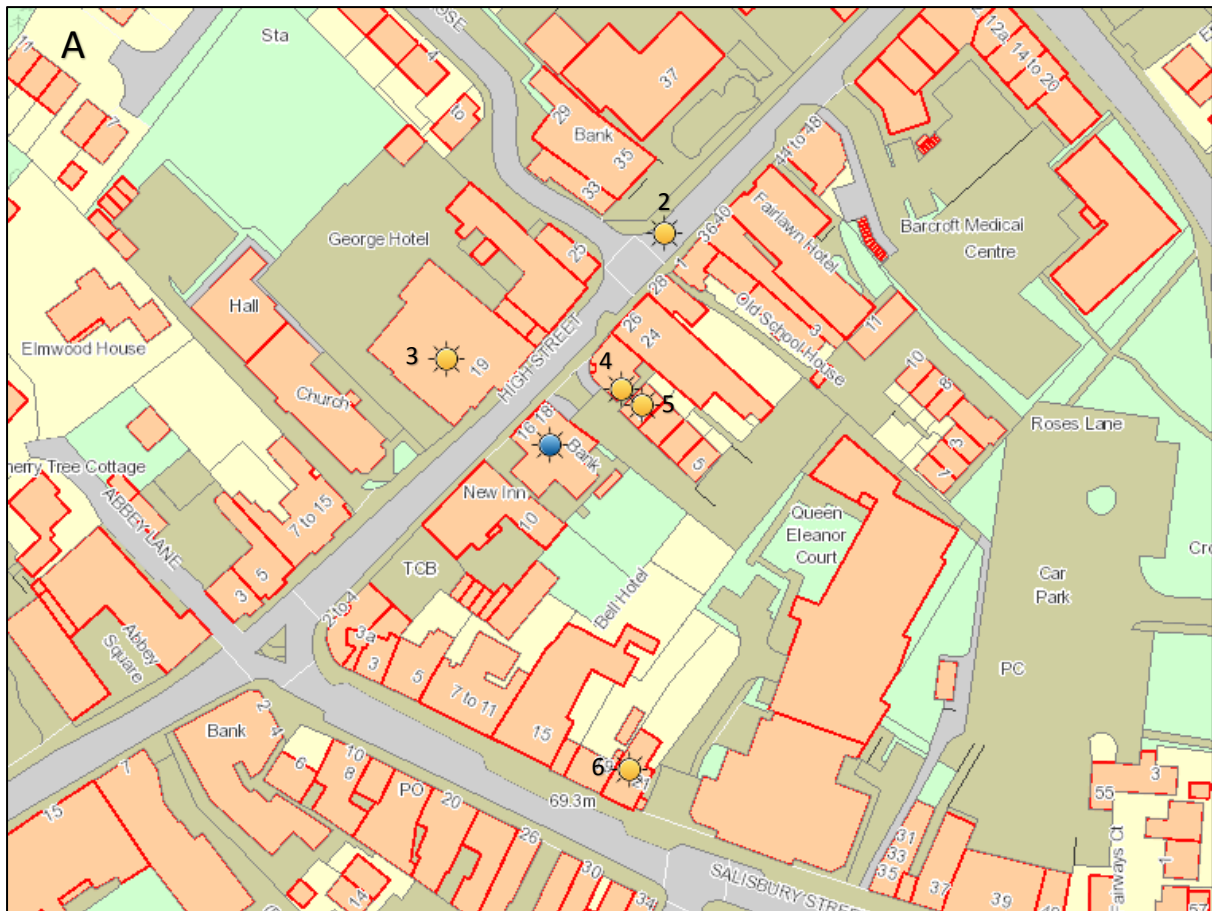

# Map of Representations

Zoomed in map of representations to show those who live closest to the premises.

The Bank Cocktail Lounge & Events

1. Mr G Aymes

2. Mr S Hedge

3. Dominion Pubs and Bars Ltd

4. Mr S Kelly